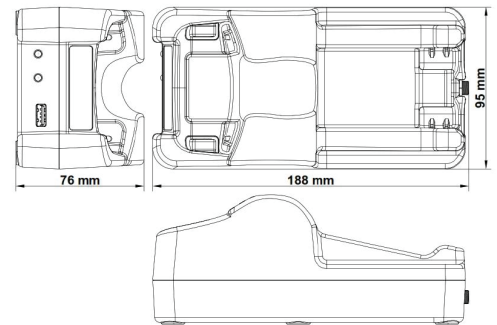

RFID on the Edge

Included

USB Type A

2
WARRANTY
YEAR